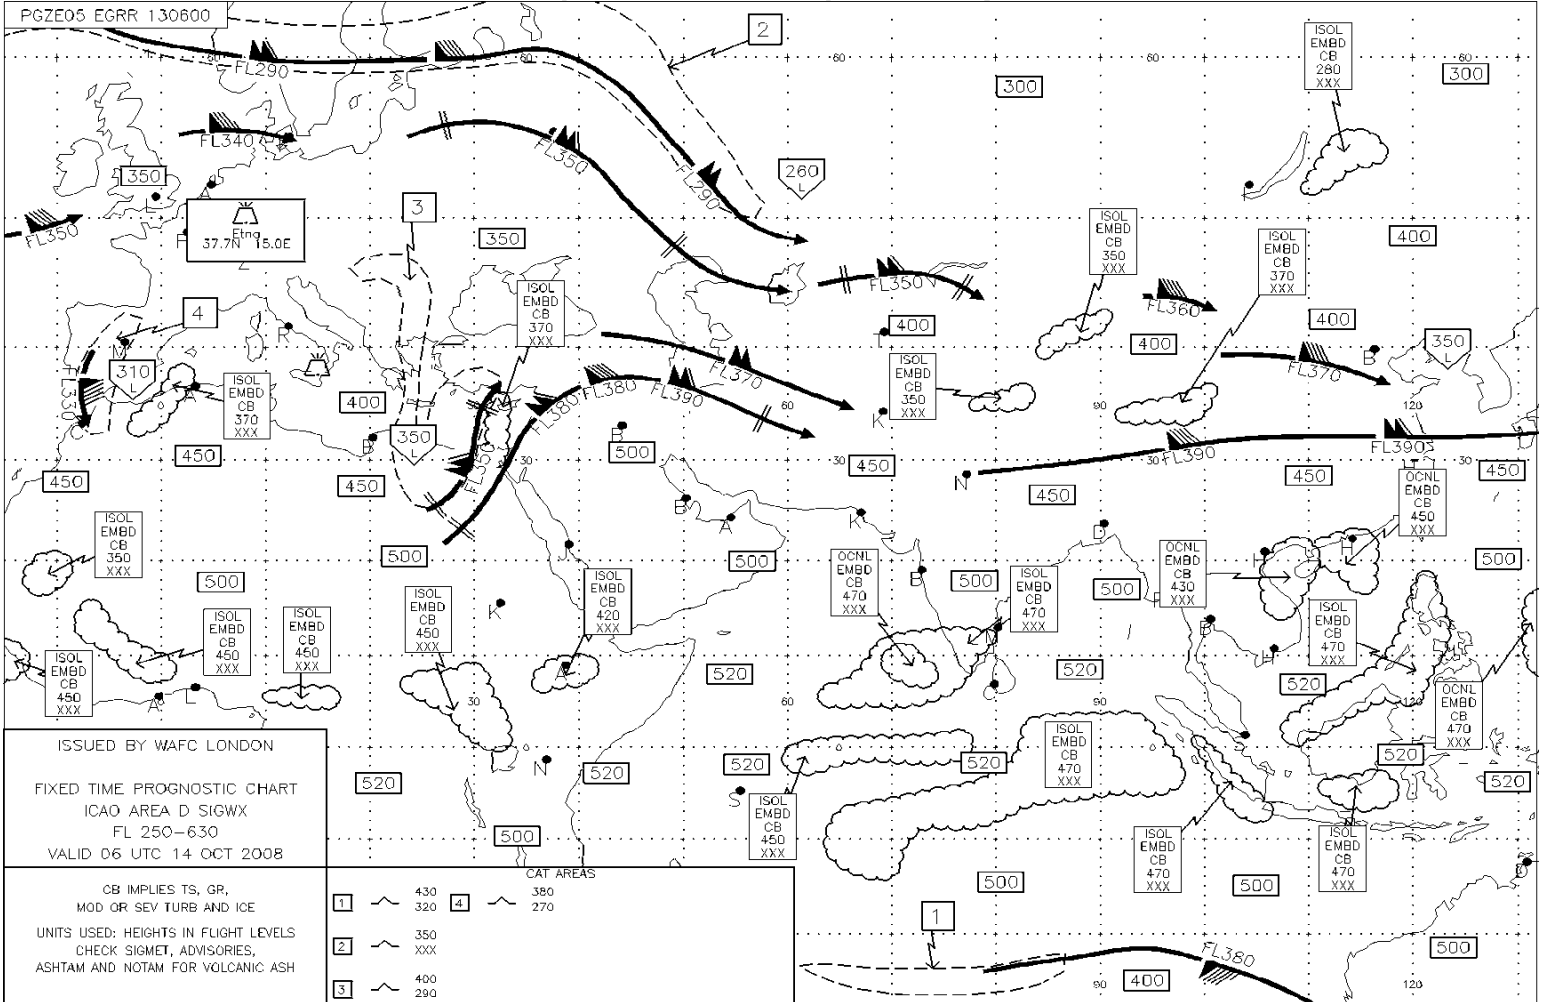

PGZE05 EGRR 130600

ISSUED BY WAFC LONDON
 FIXED TIME PROGNOSTIC CHART
 ICAO AREA D SIGWX
 FL 250-630
 VALID 06 UTC 14 OCT 2008

CB IMPLIES TS, GR,
 MOD OR SEV TURB AND ICE
 UNITS USED: HEIGHTS IN FLIGHT LEVELS
 CHECK SIGMET, ADVISORIES,
 ASHTAM AND NOTAM FOR VOLCANIC ASH

CAT AREAS	
1	430 320
2	350 XXX
3	400 290
4	380 270